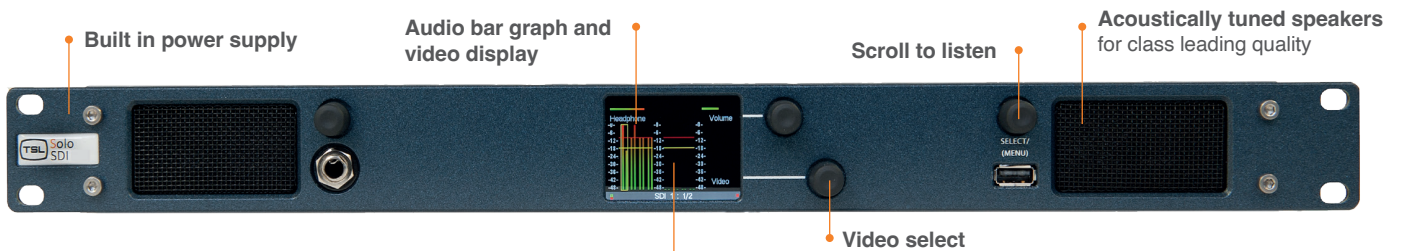

# MPA1-SOLO-SDI-1

The MPA1 range of audio monitors is trusted by operators and engineers worldwide. The MPA1-SOLO-SDI-1 provides quick and simple audio and video monitoring, featuring intuitive hardware controls, an in-built web page and support for external control systems.

The powerful and intuitive MPA1-SOLO-SDI-1 presents users with instant 'at-a-glance' notification of all 16 SDI embedded audio channels on its front panel display, as well as those derived from its dedicated AES and analogue inputs. The unique 'scroll to hear' function allows users to scroll through all available audio channels, either individually or as stereo pairs,

whilst the Select feature allows the front panel to display audio level meters, phase metering and video monitoring modes. As a member of the MPA1 range of audio monitors, the MPA1-SOLO-SDI-1 comes complete with a comprehensive web page and SNMP support, allowing remote configuration and control.

## FEATURES

- ⦿ 1 x auto-sensing, SD/HD/3G-SDI (23.98, 24, 25, 29.97, 30, 50, 59.94, 60Hz) video input
- ⦿ De-embedded audio monitoring from video (SD/HD/3G-SDI) with intuitive 'scroll to hear' of all 16 embedded audio channels
- ⦿ Video display of SD/HD/3G-SDI sources
- ⦿ 2 x balanced analogue inputs on XLR connectors
- ⦿ 1 x AES-3id input on BNC
- ⦿ 1 x Ethernet connection for web page and SNMP control
- ⦿ 1 x front panel USB connector for system updates
- ⦿ 2 x line level balanced analogue outputs for connection to external loudspeakers. Line level with selectable mute and -20 dB attenuation
- ⦿ 1 x HDMI output