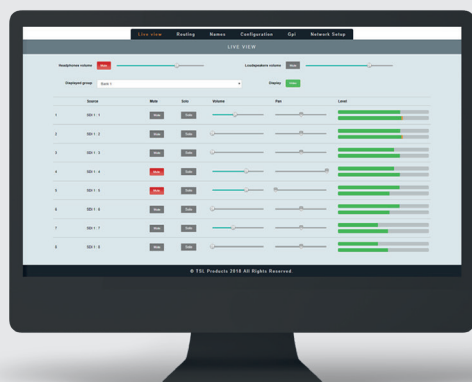

The powerful and intuitive MPA1-SOLO-SDI-1 presents users with instant 'at-a-glance' notification of all 16 SDI embedded audio channels on its front panel display, as well as those derived from its dedicated AES and analogue inputs. The unique 'scroll to hear' function allows users to scroll through all available audio channels, either individually or as stereo pairs,

## FEATURES

- ⦿ 1 x auto-sensing, SD/HD/3G-SDI (23.98, 24, 25, 29.97, 30, 50, 59.94, 60Hz) video input
- ⦿ De-embedded audio monitoring from video (SD/HD/3G-SDI) with intuitive 'scroll to hear' of all 16 embedded audio channels
- ⦿ Video display of SD/HD/3G-SDI sources
- ⦿ 2 x balanced analogue inputs on XLR connectors
- ⦿ 1 x AES-3id input on BNC
- ⦿ 1 x Ethernet connection for web page and SNMP control
- ⦿ 1 x front panel USB connector for system updates
- ⦿ 2 x line level balanced analogue outputs for connection to external loudspeakers. Line level with selectable mute and -20 dB attenuation
- ⦿ 1 x HDMI output

## REAR PANEL

## WEB PAGE CONTROL AND MONITORING

LIVE VIEW

CONFIGURATION VIEW