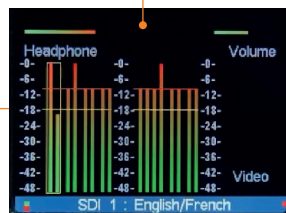

16 audio level meters