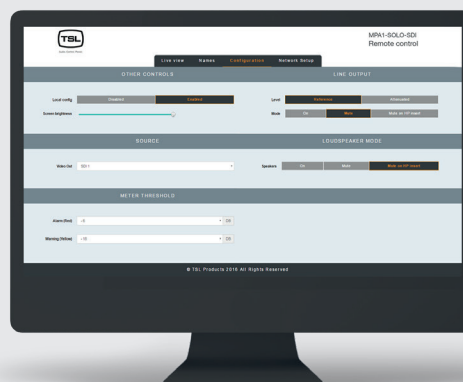

## WEB PAGE CONTROL AND MONITORING

LIVE VIEW

CONFIGURATION VIEW