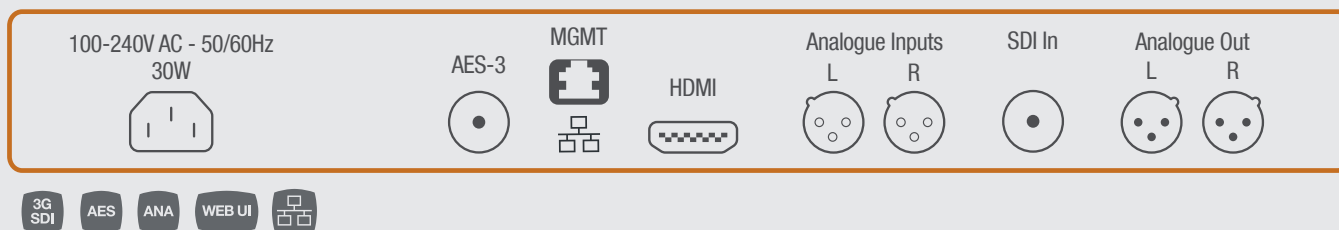

REAR PANEL

SPECIFICATIONS

HEIGHT	1RU	UNIT CONTROL	SNMP, Webpage
DIMENSIONS	483mm x 45mm x 100mm	SDI INPUT	3G/HD/SD-SDI (SMPTE 424M, 292M, 259M)
POWER	85-264V ~ 50/60Hz, 0.75A – 0.5A Max 30W	AES-3id	SMPTE 276M
WEIGHT	1.4 kg	ANALOGUE INPUTS	>60k Ohms
DISPLAY	Single 2.4"	ANALOGUE OUTPUTS	Stereo, Balanced Fixed or Variable Level
AUDIO CHANNELS	16	SIGNAL TO NOISE RATIO	72dB (+4dBu input level, THD+NA weighted)
UPGRADES	VIA USB	PEAK ACOUSTIC OUTPUT	90dB @ 1foot