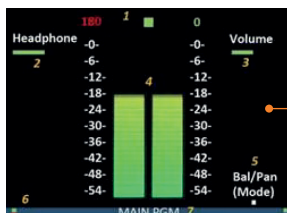

The powerful and intuitive MPA1-SOLO-SDI-1 presents users with instant 'at-a-glance' notification of all 16 SDI embedded audio channels on its front panel display, as well as those derived from its dedicated AES and analogue inputs. The unique 'scroll to hear' function allows users to scroll through all available audio channels, either individually or as stereo pairs,

whilst the Select feature allows the front panel to display audio level meters, phase metering and video monitoring modes. As a member of the MPA1 range of audio monitors, the MPA1-SOLO-SDI-1 comes complete with a comprehensive web page and SNMP support, allowing remote configuration and control.

## SPECIFICATIONS

HEIGHT	1RU	UNIT CONTROL	SNMP, Webpage
DIMENSIONS	483mm x 45mm x 100mm	SDI INPUT	3G/HD/SD-SDI (SMPTE 424M, 292M, 259M)
POWER	85-264V ~ 50/60Hz, 0.75A – 0.5A Max 30W	AES-3id	SMPTE 276M
WEIGHT	1.4 kg	ANALOGUE INPUTS	>60k Ohms
DISPLAY	Single 2.4"	ANALOGUE OUTPUTS	Stereo, Balanced Fixed or Variable Level
AUDIO CHANNELS	16	SIGNAL TO NOISE RATIO	72dB (+4dBu input level, THD+NA weighted)
UPGRADES	VIA USB	PEAK ACOUSTIC OUTPUT	90dB @ 1foot

## ORDERING INFORMATION

Ordering Code	Description
MPA1-SOLO-SDI-1	Simple 1RU SDI audio monitor. Front panel display with 16 level meters, source names, audio phase and video confidence display. 1x 3G/HD/SD SDI input, 1x AES-3id input and 2x balanced analogue inputs. 1x balanced stereo output, HDMI output + 1 front panel headphone output. Internal loudspeakers, internal PSU, web interface and SNMP control.